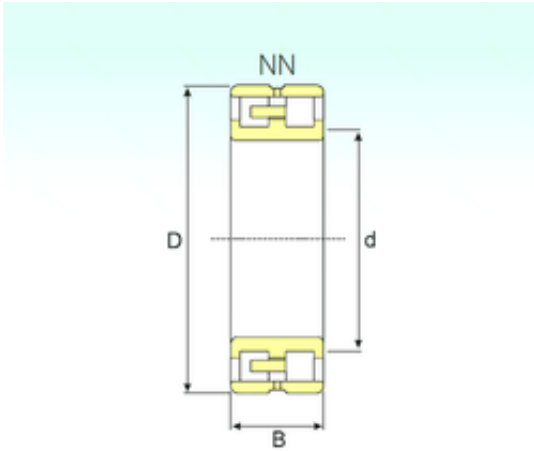

BEARINGS PRODUCTION WHOLESALE CO., LTD

340 mm x 520 mm x 133 mm ISB NN 3068
K/SPW33 cylindrical roller bearings

Bearing No. NN 3068 K/SPW33

Size	340x520x133 mm
Bore Diameter	340 mm
Outer Diameter	520 mm
Width	133 mm
d	340 mm
D	520 mm
B	133 mm
C	133 mm
Weight	94,5 Kg
Basic dynamic load rating (C)	1617 kN
Basic static load rating (C0)	3185 kN
(Grease) Lubrication Speed	1358 r/min

NN 3068 K/SPW33 Bearing 2D drawings and 3D CAD models