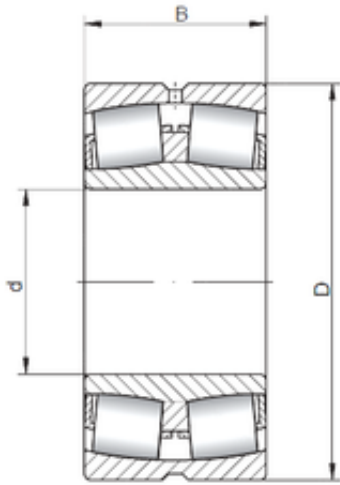

BEARINGS PRODUCTION WHOLESALE CO., LTD

340 mm x 520 mm x 133 mm ISO 23068W33
spherical roller bearings

Bearing No. 23068W33

Size	340x520x133 mm
Bore Diameter	340 mm
Outer Diameter	520 mm
Width	133 mm
d	340 mm
D	520 mm
B	133 mm
C	133 mm

23068W33 Bearing 2D drawings and 3D CAD models