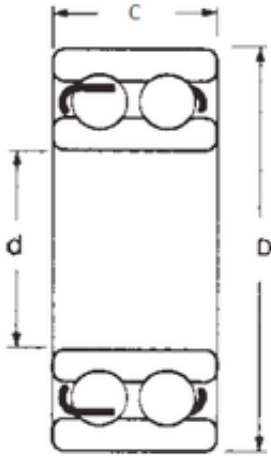

BEARINGS PRODUCTION WHOLESALE CO., LTD

17 mm x 40 mm x 16 mm FBJ 4203-2RS deep groove ball bearings

Bearing No. 4203-2RS

Size	17x40x16 mm
Bore Diameter	17 mm
Outer Diameter	40 mm
Width	16 mm
d	17 mm
D	40 mm
B	16 mm
C	16 mm
Weight	0,09 Kg
Basic dynamic load rating (C)	14,8 kN
Basic static load rating (C0)	9,5 kN

4203-2RS Bearing 2D drawings and 3D CAD models