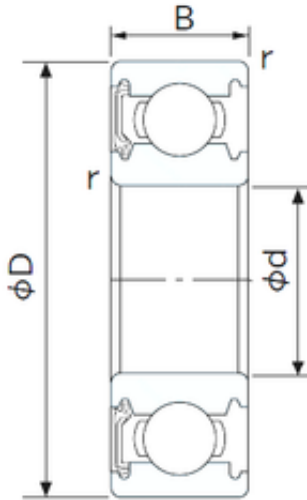

BEARINGS PRODUCTION WHOLESALE CO., LTD

17 mm x 26 mm x 5 mm NACHI 6803NKE deep groove ball bearings

Bearing No. 6803NKE

Size	17x26x5 mm
Bore Diameter	17 mm
Outer Diameter	26 mm
Width	5 mm
d	17 mm
D	26 mm
B	5 mm
C	5 mm
r min.	0.3 mm
da min.	19 mm
Da max.	24 mm
ra max.	0.3 mm
Weight	0.008 Kg
Basic dynamic load rating (C)	2,63 kN
Basic static load rating (C0)	1,57 kN
(Grease) Lubrication Speed	25000 r/min

6803NKE Bearing 2D drawings and 3D CAD models