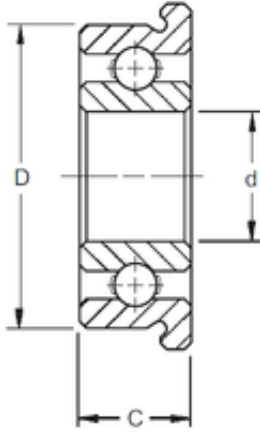

BEARINGS PRODUCTION WHOLESALE CO., LTD

17 mm x 26 mm x 5 mm ZEN SF61803 deep groove ball bearings

Bearing No. SF61803

Size	17x26x5 mm
Bore Diameter	17 mm
Outer Diameter	26 mm
Width	5 mm
d	17 mm
D	26 mm
B	5 mm
C	5 mm
Basic dynamic load rating (C)	2,233 kN
Basic static load rating (C0)	1,456 kN
(Grease) Lubrication Speed	26000 r/min

SF61803 Bearing 2D drawings and 3D CAD models