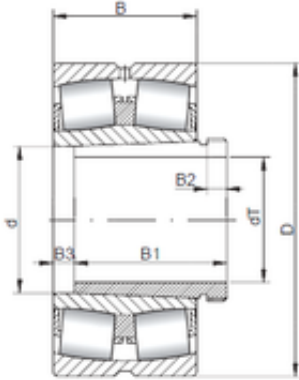

# BEARINGS PRODUCTION WHOLESALE CO., LTD

150 mm x 250 mm x 100 mm ISO 24130  
K30CW33+AH24130 spherical roller bearings

Bearing No. 24130 K30CW33+AH24130

Size	150x250x100 mm
Bore Diameter	150 mm
Outer Diameter	250 mm
Width	100 mm
d	150 mm
d1	145 mm
D	250 mm
B	100 mm
C	100 mm
B1	11 mm
B2	15 mm

24130 K30CW33+AH24130 Bearing 2D drawings and  
3D CAD models