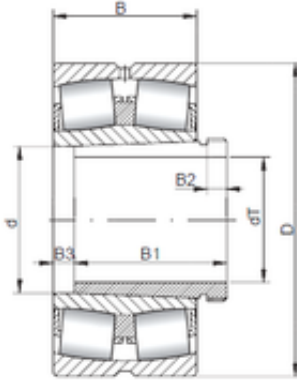

BEARINGS PRODUCTION WHOLESale CO., LTD

150 mm x 250 mm x 100 mm Loyal 24130
K30CW33+AH24130 spherical roller bearings

Bearing No. 24130 K30CW33+AH24130

Size	150x250x100 mm
Bore Diameter	150 mm
Outer Diameter	250 mm
Width	100 mm
d	150 mm
d1	145 mm
D	250 mm
B	100 mm
C	100 mm
B1	11 mm
B2	15 mm
Weight	19,5 Kg
Basic dynamic load rating (C)	897 kN
Basic static load rating (C0)	1530 kN
(Grease) Lubrication Speed	800 r/min

24130 K30CW33+AH24130 Bearing 2D drawings and 3D CAD models