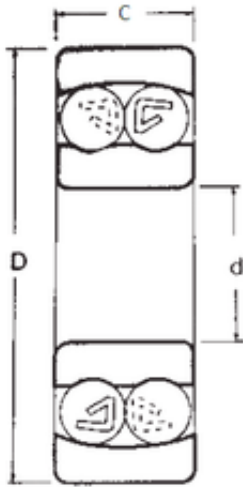

BEARINGS PRODUCTION WHOLESALE CO., LTD

12 mm x 32 mm x 14 mm FBJ 2201 self aligning ball bearings

Bearing No. 2201

Size	12x32x14 mm
Bore Diameter	12 mm
Outer Diameter	32 mm
Width	14 mm
d	12 mm
D	32 mm
B	14 mm
C	14 mm
Weight	0,053 Kg
Basic dynamic load rating (C)	7,65 kN
Basic static load rating (C0)	1,75 kN
(Grease) Lubrication Speed	2100 r/min

2201 Bearing 2D drawings and 3D CAD models