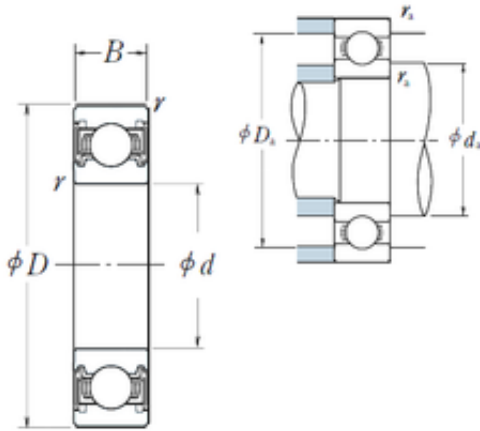

BEARINGS PRODUCTION WHOLESALE CO., LTD

12 mm x 24 mm x 6 mm NSK 6901VV deep groove ball bearings

Bearing No. 6901VV

6901VV Bearing 2D drawings and 3D CAD models

Size	12x24x6 mm
Bore Diameter	12 mm
Outer Diameter	24 mm
Width	6 mm
d	12 mm
D	24 mm
B	6 mm
C	6 mm
r min.	0,3 mm
da min.	14 mm
da max	14,5 mm
Da max.	22 mm
ra max.	0,3 mm
Weight	0,01 Kg
Basic dynamic load rating (C)	2,89 kN
Basic static load rating (C0)	1,46 kN
(Grease) Lubrication Speed	30 000 r/min
Category	Single Row Ball Bearings
Inventory	0.0
Manufacturer Name	NSK
Minimum Buy Quantity	N/A
Weight / Kilogram	0.01
Product Group	B00308
Enclosure	2 Seals
Precision Class	ABEC 1 ISO P0

BEARINGS PRODUCTION WHOLESale CO., LTD

Maximum Capacity / Filling Slot	No
Rolling Element	Ball Bearing
Snap Ring	No
Internal Special Features	No
Cage Material	Steel
Enclosure Type	Non-Contact Seal
Internal Clearance	C0-Medium
Inch - Metric	Metric
Long Description	12MM Bore; 24MM Outside Diameter; 6MM Outer Race Diameter; 2 Seals; Ball Bearing; ABEC 1 ISO P0; No Filling Slot; No Snap Ring; No Internal Special Features
Category	Single Row Ball Bearing
UNSPSC	31171504
Harmonized Tariff Code	8482.10.50.68
Noun	Bearing
Keyword String	Ball
Manufacturer URL	http://www.nskamericas.com
Manufacturer Item Number	6901VV
Weight / LBS	0.011
Outer Race Width	0.236 Inch 6 Millimeter
Outside Diameter	0.945 Inch 24 Millimeter
Bore	0.472 Inch 12 Millimeter
bore diameter:	12 mm
dynamic load capacity:	650 lbs
outside diameter:	24 mm
static load capacity:	330 lbs
overall width:	6 mm
bearing material:	Steel
bore type:	Round