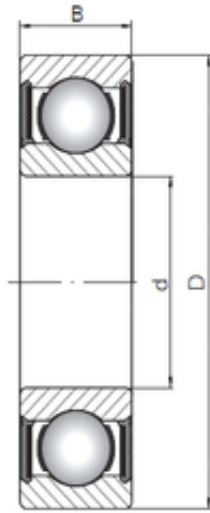

BEARINGS PRODUCTION WHOLESALE CO., LTD

12 mm x 24 mm x 6 mm Loyal 61901-2RS deep groove ball bearings

Bearing No. 61901-2RS

Size	12x24x6 mm
Bore Diameter	12 mm
Outer Diameter	24 mm
Width	6 mm
d	12 mm
D	24 mm
B	6 mm
C	6 mm
Weight	0,011 Kg
Basic dynamic load rating (C)	2,25 kN
Basic static load rating (C0)	0,98 kN

61901-2RS Bearing 2D drawings and 3D CAD models