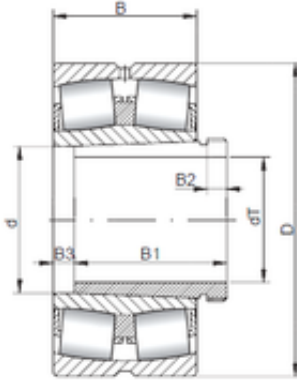

BEARINGS PRODUCTION WHOLESALE CO., LTD

100 mm x 180 mm x 46 mm Loyal 22220
KCW33+AH320 spherical roller bearings

Bearing No. 22220 KCW33+AH320

Size	100x180x46 mm
Bore Diameter	100 mm
Outer Diameter	180 mm
Width	46 mm
d	100 mm
d1	90 mm
D	180 mm
B	46 mm
C	46 mm
B1	4 mm
B2	10 mm
Weight	4,72 Kg
Basic dynamic load rating (C)	311 kN
Basic static load rating (C0)	415 kN
(Grease) Lubrication Speed	2200 r/min

22220 KCW33+AH320 Bearing 2D drawings and 3D CAD models