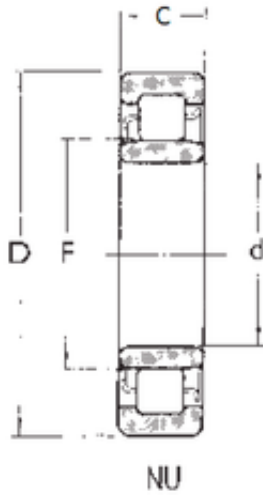

BEARINGS PRODUCTION WHOLESALE CO., LTD

100 mm x 180 mm x 46 mm FBJ NU2220
cylindrical roller bearings

Bearing No. NU2220

Size	100x180x46 mm
Bore Diameter	100 mm
Outer Diameter	180 mm
Width	46 mm
d	100 mm
F	120 mm
D	180 mm
B	46 mm
C	46 mm
Weight	4,68 Kg
Basic dynamic load rating (C)	246 kN
Basic static load rating (C0)	315 kN
(Grease) Lubrication Speed	3200 r/min

NU2220 Bearing 2D drawings and 3D CAD models