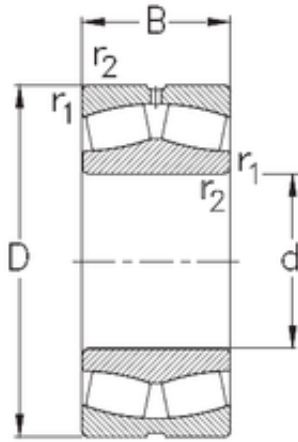

BEARINGS PRODUCTION WHOLESALE CO., LTD

100 mm x 180 mm x 46 mm NKE 22220-E-W33 spherical roller bearings

Bearing No. 22220-E-W33

Size	100x180x46 mm
Bore Diameter	100 mm
Outer Diameter	180 mm
Width	46 mm
d	100 mm
D	180 mm
B	46 mm
C	46 mm
r1 min.	2,1 mm
r2 min.	2,1 mm
Weight	5,01 Kg
Basic dynamic load rating (C)	379 kN
Basic static load rating (C0)	510 kN
Limiting speed	4500 r/min
Calculation factor (e)	0,24
Calculation factor (Y0)	2,7
Calculation factor (Y1)	2,9

22220-E-W33 Bearing 2D drawings and 3D CAD models