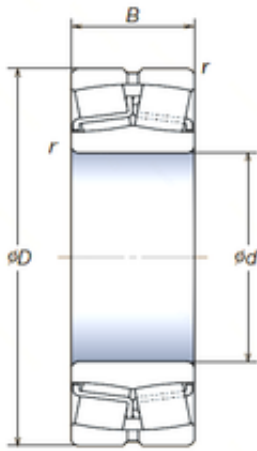

BEARINGS PRODUCTION WHOLESALE CO., LTD

100 mm x 180 mm x 46 mm NSK
22220SWREAg2E4 spherical roller bearings

Bearing No. 22220SWREAg2E4

Size	100x180x46 mm
Bore Diameter	100 mm
Outer Diameter	180 mm
Width	46 mm
d	100 mm
D	180 mm
B	46 mm
C	46 mm
r min.	2,1 mm
Basic dynamic load rating (C)	455 kN

22220SWREAg2E4 Bearing 2D drawings and 3D CAD models