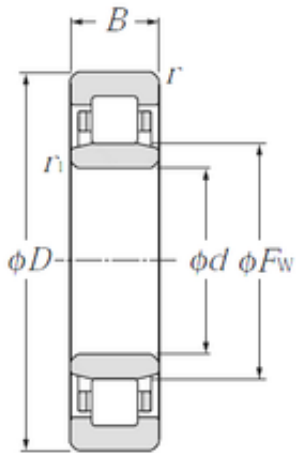

BEARINGS PRODUCTION WHOLESALE CO., LTD

100 mm x 180 mm x 46 mm CYSD NU2220E cylindrical roller bearings

Bearing No. NU2220E

Size	100x180x46 mm
Bore Diameter	100 mm
Outer Diameter	180 mm
Width	46 mm
d	100 mm
Fw	119 mm
D	180 mm
B	46 mm
C	46 mm
Weight	4,86 Kg
Basic dynamic load rating (C)	440 kN
Basic static load rating (C0)	318 kN
(Grease) Lubrication Speed	3000 r/min

NU2220E Bearing 2D drawings and 3D CAD models